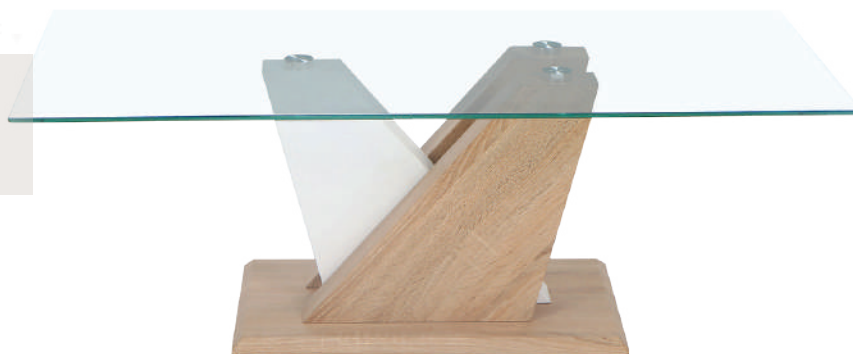

Rania

Sonoma white
coffe white

IMP02728